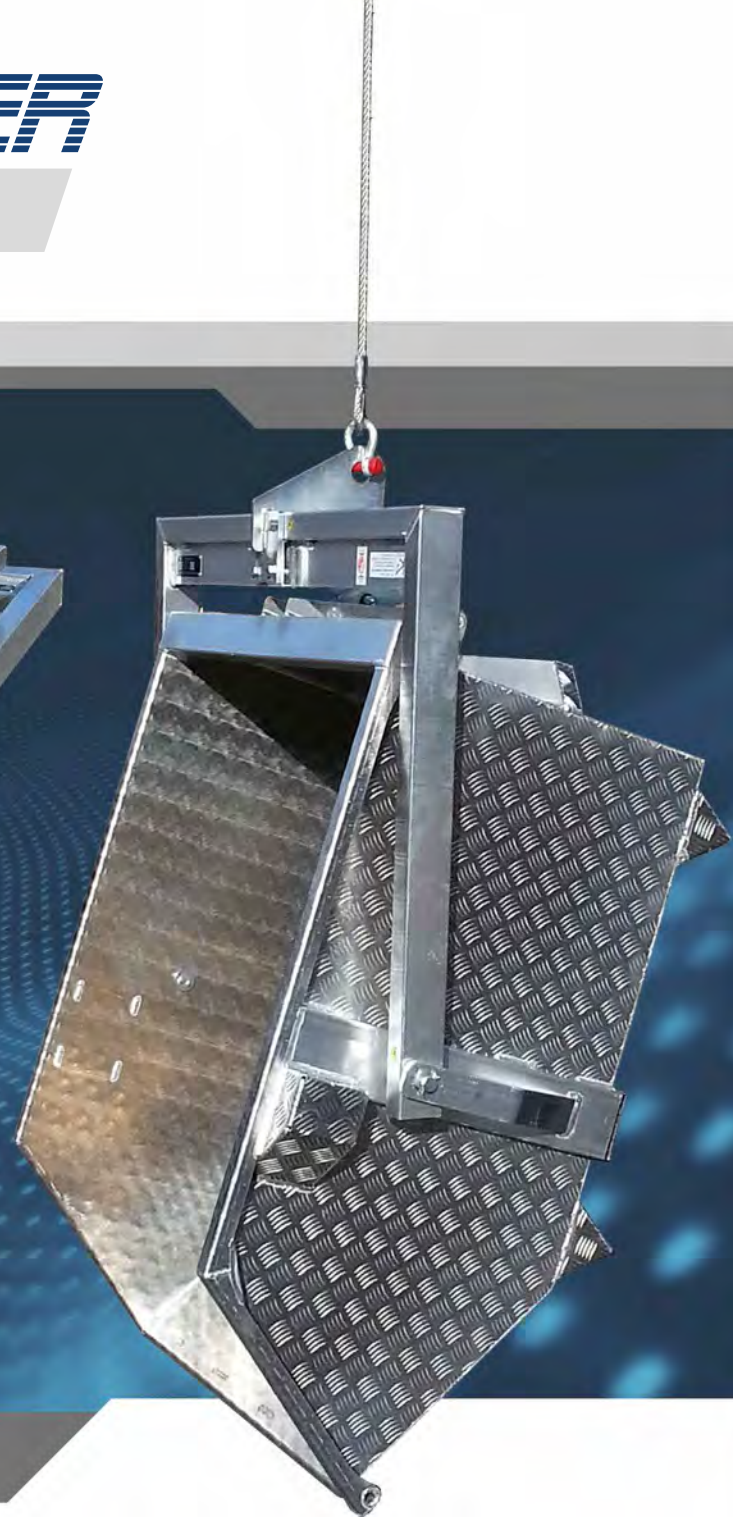

# KRANMEISTER

### **With automatic tipping**

- No second person required
- Low dead weight with high payload
- Attractive design with aluminium chequer plate

Available in five sizes from 0.5m<sup>3</sup> to 2m<sup>3</sup>

[www.trailercranes.co.uk](http://www.trailercranes.co.uk)

*Dimensionally stable due to folded and fully welded components for long service life*

Tilting device with automatic locking and unlocking mechanism